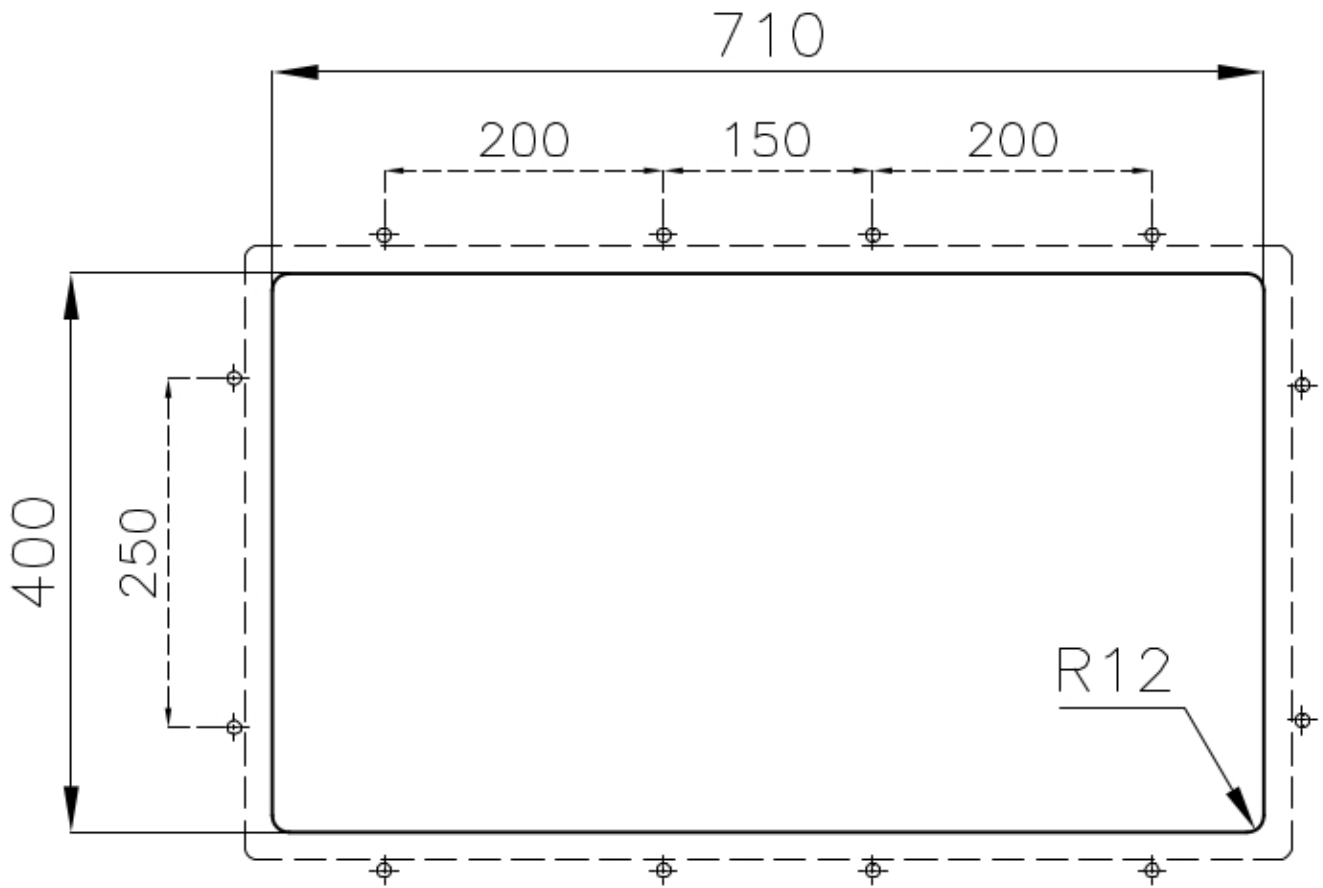

OPTIONAL ACCESSORIES